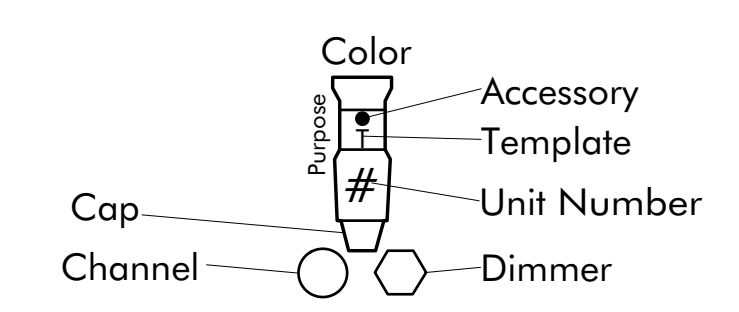

KEY TO SYMBOLS

- ETC Source 4 19deg 575w
- ETC Source 4 26deg 575w
- ETC Source 4 36deg 575w
- ETC Source 4 50deg 575w
- ETC Source 4 PARnel 575w
- ETC Colorsourc PAR 90w
- Altman 6in Fresnel 750w
- Mole Richardson 2k Fresnel 2000w
- L&E 4crt Ministrip 750w
- Radiance Hazer 500w

LABEL LEGEND

NOTES

-Ensure as many spares as possible are left in both the grid and the floor, precedence to the floor circuits

REVISIONS

Ver.	Date	Changes	Drafted
A	3/28/19	Rough plot complete	MBF
B	4/1/19	Fixed channeling errors	MBF
C			
D			
E			